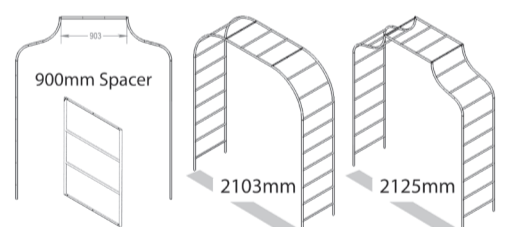

Classic Round Arch Product no. 02074

Arch Accessories

600mm Extension

Prod. no. 02170

900mm Extension

Prod. no. 02179

Gothic Arch Product no. 02075

Connectors