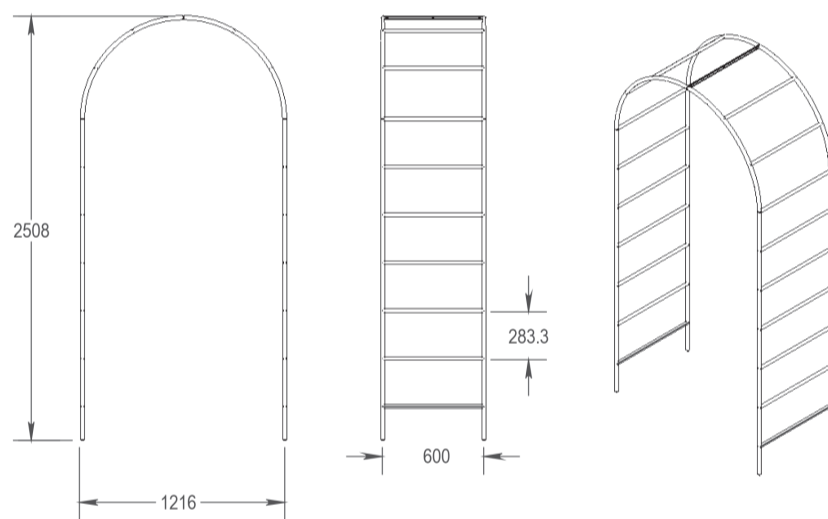

HERITAGE

GARDEN ARCHES

HANDCRAFTED IN NEW ZEALAND

Heritage Arches, by Terrascape, are an elegant addition to your garden. Hand-crafted in New Zealand from solid steel rod, these arches are strong and durable to enable support for any climbing plant, be it Clematis, Rose or Wisteria. Optional extras give you the ability to increase the width of your arch by 600mm or 900mm, or you can join several together in a length with Connectors to create a dramatic tunnel. Our arches can be installed into soil, with the option of anchoring pegs for high wind areas, or onto hard surfaces with our Foot Plates. Contact us for more information!

Classic Round Arch Product no. 02074

Arch Accessories

600mm Extension

Prod. no. 02170

900mm Extension

Prod. no. 02179

Gothic Arch Product no. 02075

Connectors