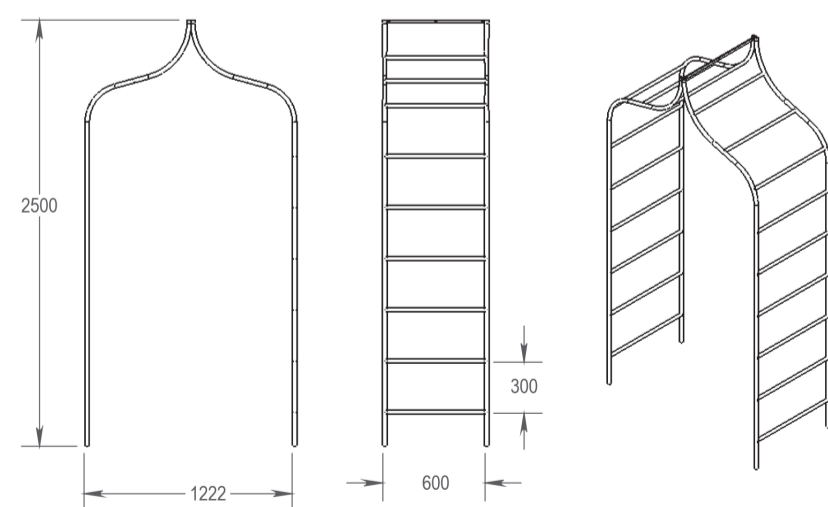

Classic Round Arch Product no. 02074

Arch Accessories

600mm Extension

Prod. no. 02170

900mm Extension

Prod. no. 02179

Gothic Arch Product no. 02075

Connectors