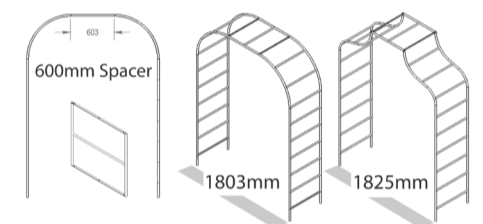

Classic Round Arch Product no. 02074

Arch Accessories

600mm Extension

Prod. no. 02170

900mm Extension

Prod. no. 02179

Gothic Arch Product no. 02075

Connectors